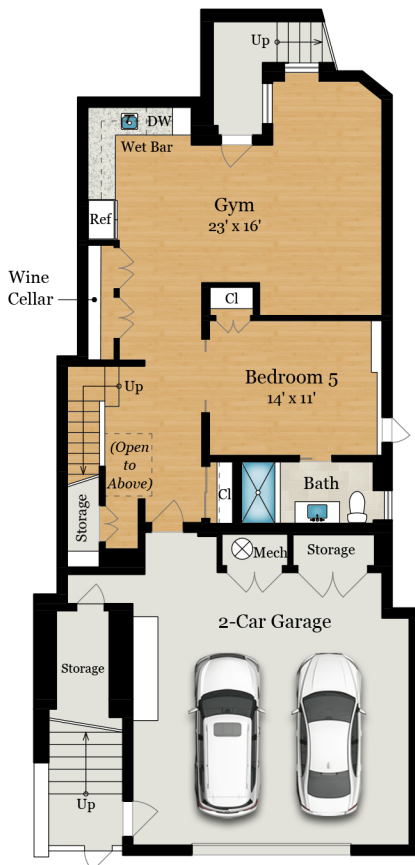

2455 VALLEJO STREET

SAN FRANCISCO, CA 94123

**Estimated Total Finished
Square Footage: 4,620 SQ FT**

Above-Grade: 3,730 SQ FT Below-Grade: 890 SQ FT

Plus 660 SQ FT 2-Car Garage on Lower Level

Calculated per ANSI Standard Z765-2021.

* Estimated Total Finished & Unfinished Square Footage: 5,280 SQ FT

LOWER LEVEL

890 SQ FT - Finished
660 SQ FT - Unfinished

MAIN LEVEL

1,585 SQ FT