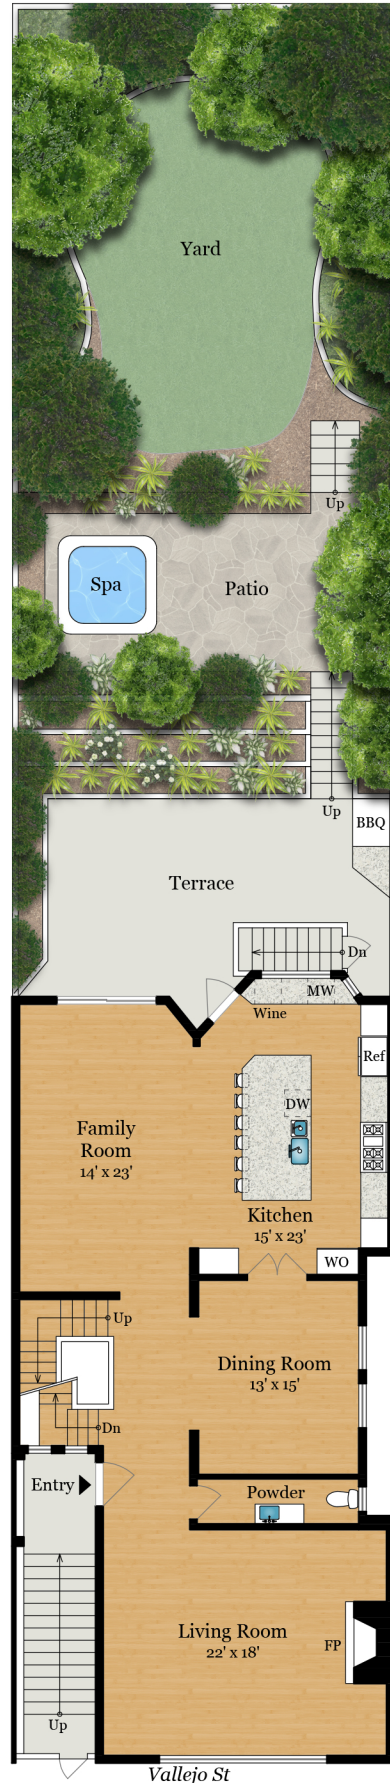

2455 VALLEJO STREET

SAN FRANCISCO, CA 94123

**Estimated Total Finished
Square Footage: 4,620 SQ FT**

Above-Grade: 3,730 SQ FT Below-Grade: 890 SQ FT

Plus 660 SQ FT 2-Car Garage on Lower Level

Calculated per ANSI Standard Z765-2021.

* Estimated Total Finished & Unfinished Square Footage: 5,280 SQ FT

LOWER LEVEL

890 SQ FT - Finished
660 SQ FT - Unfinished

MAIN LEVEL

1,585 SQ FT